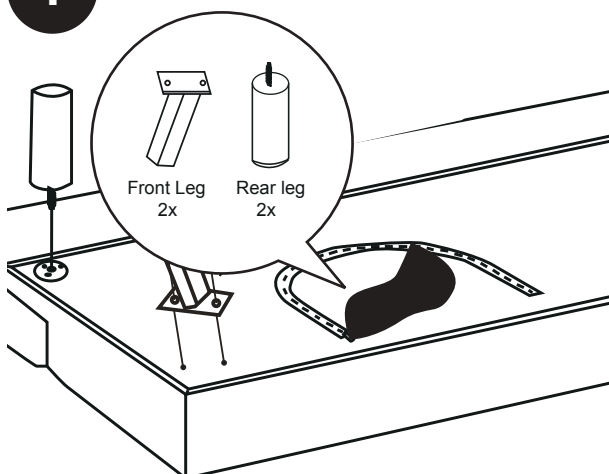

LENN

sofa bed

Front Leg
2x

Rear leg
2x

Bolt
4x

Allen Key
1x

Washer
2x

1