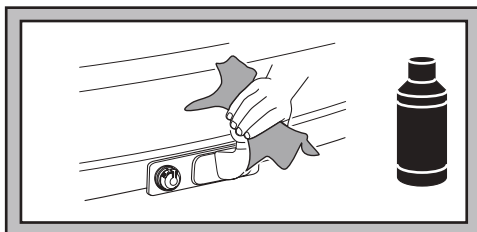

EN Tow bar-mounted bike carrier
DE Fahrradträger für die Anhängerkupplung
FR Porte-vélos sur boule d'attelage
NL Fietsdrager voor op de trekhaak
IT Portabici da installare sul gancio da traino
ES Portabicicletas de bola de remolque
PT Suporte para bicicleta para engate
SV Dragkroksmonterad cykelhållare
DK Cykelholder, der er monteret på anhængertræk
NO Hengerfestemonterte lasteholdere
FI Vetokoukkuun kiinnitettävä polkupyöräteline
ET Haakekonksule paigaldatav jalgrattahoidik
LV Uz piekabes āķa uzstādāms velosipēdu turētājs
LT Prie gražūlo tvirtinami dviračių laikikliai
PL Bagażnik rowerowy montowany na haku holowniczym
RU Устанавливаемое на фаркопе крепление для велосипедов

UK Багажник для велосипедів, що монтується на буксирній штанзі
BG Багажник за велосипеди, монтиран на теглича
CS Nosič jízdních kol s montáží na tažné zařízení
SK Nosič bicyklov s montážou na ťažné zariadenie
SL Prtljajnik za kolesa za na vlečno kljuko
HR/BIH Nosač bicikla koji se postavlja na kuku za vuču
RO Suport pentru bicicletă montat pe bara de tracțiune
HU Vonóhorogra szerelhető kerékpártartó
EL Σχάρα ποδηλάτου κοσμοδόρπου
TR Çeki demirine bağlanan bisiklet taşıyıcı
HE האגרה לנתיב האופניים למתקן המגוון
AR حامل الدراجة للتثبيت على قصب القطر
ZH 拖杆安装式托架
JA トウバーマウント型サイクルキャリア
KO 트루바 장착 자전거 캐리어
TH ครงยึดจับจักรยานแบบติดตั้งกับอุปกรณ์ลากพ่วงท้ายรถ