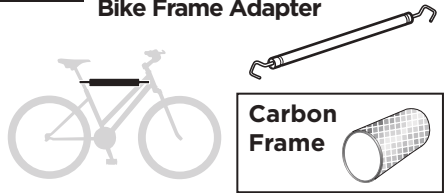

982

Rahmenadapter
Bike Frame Adapter