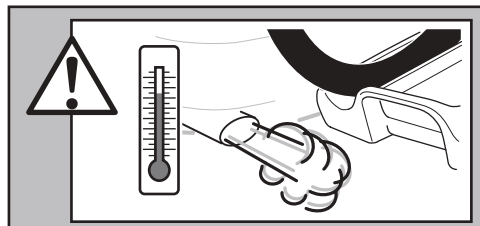

EN Tow bar-mounted bike carrier
DE Fahrradträger für die Anhängerkupplung
FR Porte-vélos sur boule d'attelage
NL Fietsdrager voor op de trekhaak
IT Portabici da installare sul gancio da traino
ES Portabicicletas de bola de remolque
PT Suporte para bicicleta para engate
SV Dragkroksmonterad cykelhållare
DK Cykelholder, der er monteret på anhængertræk
NO Hengerfestemonterte lasteholdere
FI Vetokoukkuun kiinnitettävä polkupyöräteline
ET Haakekonksule paigaldatav jalgrattahoidik
LV Uz piekabes āķa uzstādāms velosipēdu turētājs
LT Prie gražūlo tvirtinami dviračių laikikliai
PL Bagażnik rowerowy montowany na haku holowniczym
RU Устанавливаемое на фаркопе крепление для велосипедов

UK Багажник для велосипедів, що монтується на буксирній штанзі
BG Багажник за велосипеди, монтиран на теглича
CS Nosič jízdních kol s montáží na tažné zařízení
SK Nosič bicyklov s montážou na ťažné zariadenie
SL Prtljajnik za kolesa za na vlečno kljuko
HR/BIH Nosač bicikla koji se postavlja na kuku za vuču
RO Suport pentru bicicletă montat pe bara de tracțiune
HU Vonóhorogra szerelhető kerékpártartó
EL Σχάρα ποδηλάτου κοσμοδόρπου
TR Çeki demirine bağlanan bisiklet taşıyıcı
HE האגרה לנתיב האופניים למתקן המגוון
AR حامل الدراجة للتثبيت على قصب القطر
ZH 拖杆安装式托架
JA トウバーマウント型サイクルキャリア
KO 트루바 장착 자전거 캐리어
TH ครงยึดจับจักรยานแบบติดตั้งกับอุปกรณ์ลากพ่วงท้ายรถ