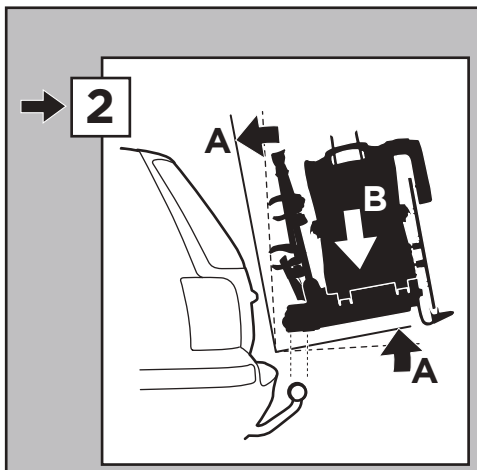

EN Tow bar-mounted bike carrier
DE Fahrradträger für die Anhängerkupplung
FR Porte-vélos sur boule d'attelage
NL Fietsdrager voor op de trekhaak
IT Portabici da installare sul gancio da traino
ES Portabicicletas de bola de remolque
PT Suporte para bicicleta para engate
SV Dragkroksmonterad cykelhållare
DK Cykelholder, der er monteret på anhængertræk
NO Hengerfestemonterte lasteholdere
FI Vetokoukkuun kiinnitettävä polkupyöräteline
ET Haakekonksule paigaldatav jalgrattahoidik
LV Uz piekabes āķa uzstādāms velosipēdu turētājs
LT Prie gražūlo tvirtinami dviračių laikikliai
PL Bagażnik rowerowy montowany na haku holowniczym
RU Устанавливаемое на фаркопе крепление для велосипедов

UK Багажник для велосипедів, що монтується на буксирній штанзі
BG Багажник за велосипеди, монтиран на теглича
CS Nosič jízdních kol s montáží na tažné zařízení
SK Nosič bicyklov s montážou na ťažné zariadenie
SL Prtljajnik za kolesa za na vlečno kljuko
HR/BIH Nosač bicikla koji se postavlja na kuku za vuču
RO Suport pentru bicicletă montat pe bara de tracțiune
HU Vonóhorogra szerelhető kerékpártartó
EL Σχάρα ποδηλάτου κοσμοδόρπου
TR Çeki demirine bağlanan bisiklet taşıyıcı
HE האגרה לנתיב האופניים למתקן המגוון
AR حامل الدراجة للتثبيت على قصب القطر
ZH 拖杆安装式托架
JA トウバーマウント型サイクルキャリア
KO 트루바 장착 자전거 캐리어
TH ครงยึดจับจักรยานแบบติดตั้งกับอุปกรณ์ลากพ่วงท้ายรถ