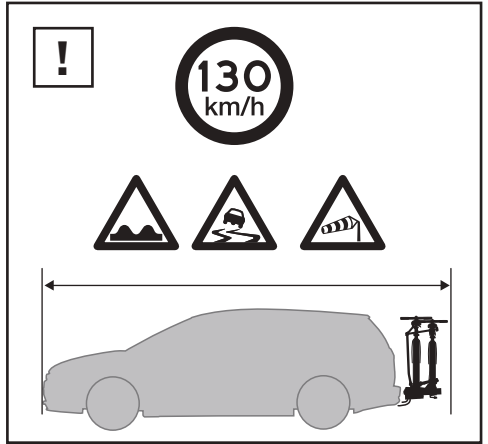

Thule One-Key System