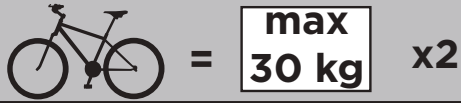

i

max ↓ x kg	931 	x 2 	932 	x 2
40 kg	17,1 kg	Max 22,9 kg	16,9 kg	Max 23,1 kg
45 kg		Max 27,9 kg		Max 28,1 kg
50 kg		Max 32,9 kg		Max 33,1 kg
55 kg		Max 37,9 kg		Max 38,1 kg
60 kg		Max 42,9 kg		Max 43,1 kg
65 kg		Max 47,9 kg		Max 48,1 kg
70 kg		Max 52,9 kg		Max 53,1 kg
75 kg		Max 57,9 kg		Max 58,1 kg
>77 kg		Max 60 kg		Max 60 kg

1