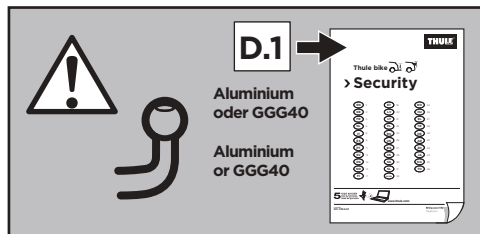

EN Tow bar-mounted bike carrier
DE Fahrradträger für die Anhängerkupplung
FR Porte-vélos sur boule d'attelage
NL Fietsdrager voor op de trekhaak
IT Portabici da installare sul gancio da traino
ES Portabicicletas de bola de remolque
PT Suporte para bicicleta para engate
SV Dragkroksmonterad cykelhållare
DK Cykelholder, der er monteret på anhængertræk
NO Hengerfestemonterte lasteholdere
FI Vetokoukkuun kiinnitettävä polkupyöräteline
ET Haakekonksule paigaldatav jalgrattahoidik
LV Uz piekabes āķa uzstādāms velosipēdu turētājs
LT Prie gražūlo tvirtinami dviračių laikikliai
PL Bagażnik rowerowy montowany na haku holowniczym
RU Устанавливаемое на фаркопе крепление для велосипедов

UK Багажник для велосипедів, що монтується на буксирній штанзі
BG Багажник за велосипеди, монтиран на теглича
CS Nosič jízdních kol s montáží na tažné zařízení
SK Nosič bicyklov s montážou na ťažné zariadenie
SL Prtljajnik za kolesa za na vlečno kljuko
HR/BIH Nosač bicikla koji se postavlja na kuku za vuču
RO Suport pentru bicicletă montat pe bara de tracțiune
HU Vonóhorogra szerelhető kerékpártartó
EL Σχάρα ποδηλάτου κοσμοδόρπου
TR Çeki demirine bağlanan bisiklet taşıyıcı
HE האגרה לנתיב האופניים למתקן המגוון
AR حامل الدراجة للتثبيت على قصب القطر
ZH 拖杆安装式托架
JA トウバーマウント型サイクルキャリア
KO 트루바 장착 자전거 캐리어
TH ครงยึดจับจักรยานแบบติดตั้งกับอุปกรณ์ลากพ่วงท้ายรถ