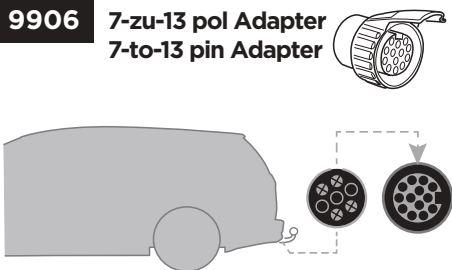

9907

13-zu-7 pol Adapter
13-to-7 pin Adapter

Thule One-Key System

- 544  (x4)
- 596  (x6)
- 588  (x8)
- 452  (x12)