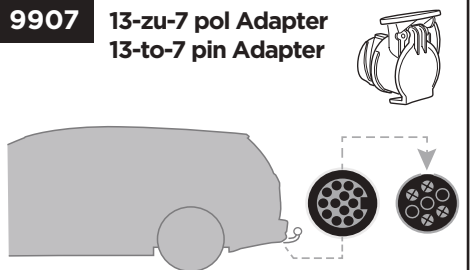

9907

13-zu-7 pol Adapter
13-to-7 pin Adapter

Thule One-Key System

- 544  (x4)
- 596  (x6)
- 588  (x8)
- 452  (x12)