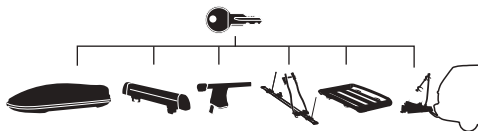

9907

13-zu-7 pol Adapter
13-to-7 pin Adapter

Thule One-Key System

- 544  (x4)
- 596  (x6)
- 588  (x8)
- 452  (x12)