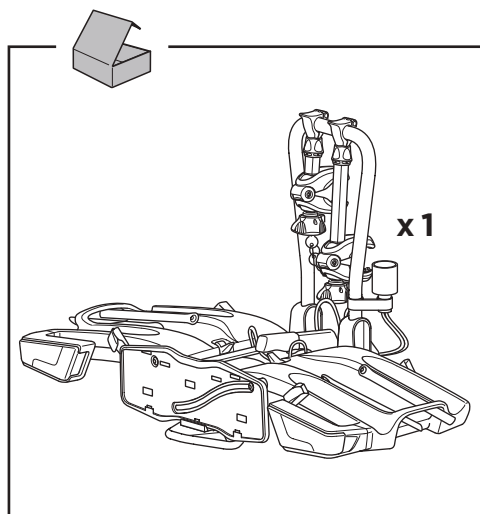

EN Tow bar-mounted bike carrier
DE Fahrradträger für die Anhängerkupplung
FR Porte-vélos sur boule d'attelage
NL Fietsdrager voor op de trekhaak
IT Portabici da installare sul gancio da traino
ES Portabicicletas de bola de remolque
PT Suporte para bicicleta para engate
SV Dragkroksmonterad cykelhållare
DK Cykelholder, der er monteret på anhængertræk
NO Hengerfestemonterte lasteholdere
FI Vetokoukkuun kiinnitettävä polkupyöräteline
ET Haakekonksule paigaldatav jalgrattahoidik
LV Uz piekabes āķa uzstādāms velosipēdu turētājs
LT Prie gražūlo tvirtinami dviračių laikikliai
PL Bagażnik rowerowy montowany na haku holowniczym
RU Устанавливаемое на фаркопе крепление для велосипедов

UK Багажник для велосипедів, що монтується на буксирній штанзі
BG Багажник за велосипеди, монтиран на теглича
CS Nosič jízdních kol s montáží na tažné zařízení
SK Nosič bicyklov s montážou na ťažné zariadenie
SL Prtljajnik za kolesa za na vlečno kljuko
HR/BIH Nosač bicikla koji se postavlja na kuku za vuču
RO Suport pentru bicicletă montat pe bara de tracțiune
HU Vonóhorogra szerelhető kerékpártartó
EL Σχάρα ποδηλάτου κοσμοδόρπου
TR Çeki demirine bağlanan bisiklet taşıyıcı
HE האגרה לנתיב האופניים למתקן המגוון
AR حامل الدراجة للتثبيت على قصب القطر
ZH 拖杆安装式托架
JA トウバーマウント型サイクルキャリア
KO 트루바 장착 자전거 캐리어
TH ครงยึดจับจักรยานแบบติดตั้งกับอุปกรณ์ลากพ่วงท้ายรถ