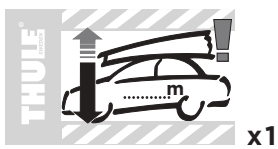

8

9

i Thule Box Ski Carrier adapter

694600 → Motion: 600

694800 → Motion: 200, 800

694900 → Motion: 900