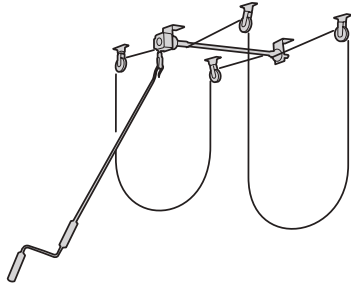

i Thule Boxlift

571000