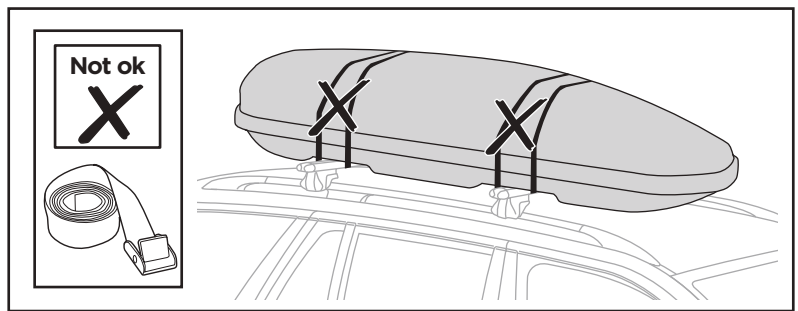

8

9

i Thule Box Ski Carrier adapter

694600 → Motion: 600

694800 → Motion: 200, 800

694900 → Motion: 900