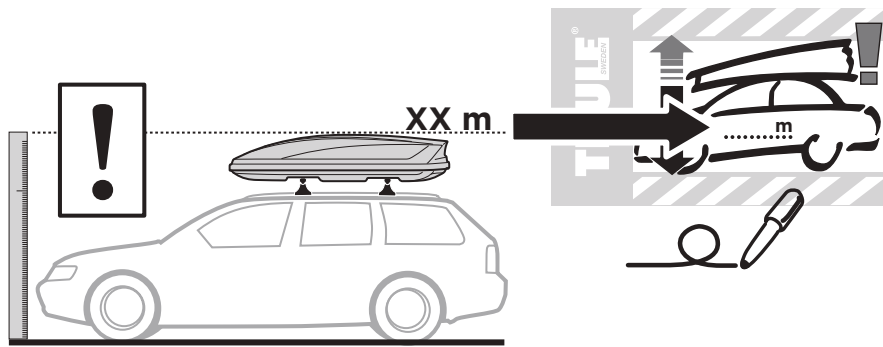

8

9

i Thule Box Ski Carrier adapter

694600 → Motion: 600

694800 → Motion: 200, 800

694900 → Motion: 900