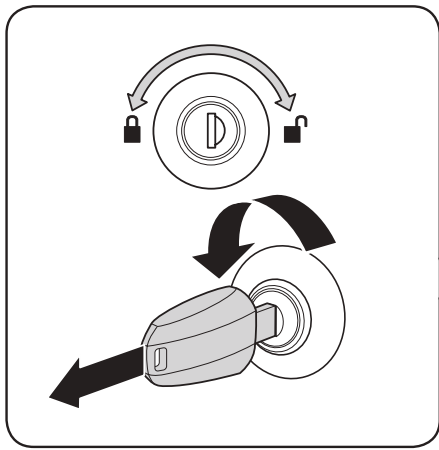

x3

8

9

i Thule Box Ski Carrier adapter

694600 → Motion: 600

694800 → Motion: 200, 800

694900 → Motion: 900

i Thule T-track adapter