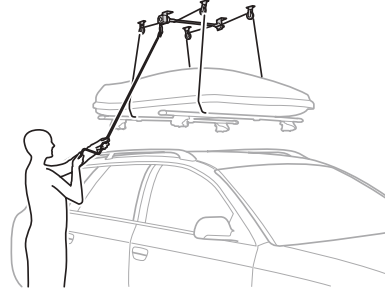

i Thule Boxlift

571000