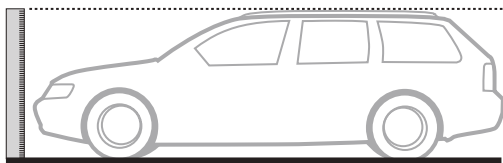

8

9

i Thule Box Ski Carrier adapter

694600 → Motion: 600

694800 → Motion: 200, 800

694900 → Motion: 900