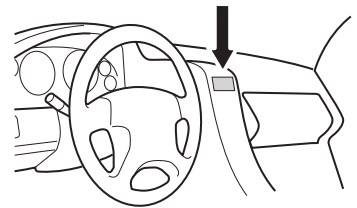

8

9

i Thule Box Ski Carrier adapter

694600 → Motion: 600

694800 → Motion: 200, 800

694900 → Motion: 900