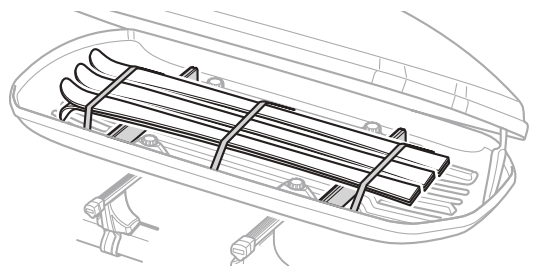

x3

8

9

i Thule Box Ski Carrier adapter

694600 → Motion: 600

694800 → Motion: 200, 800

694900 → Motion: 900

i Thule T-track adapter